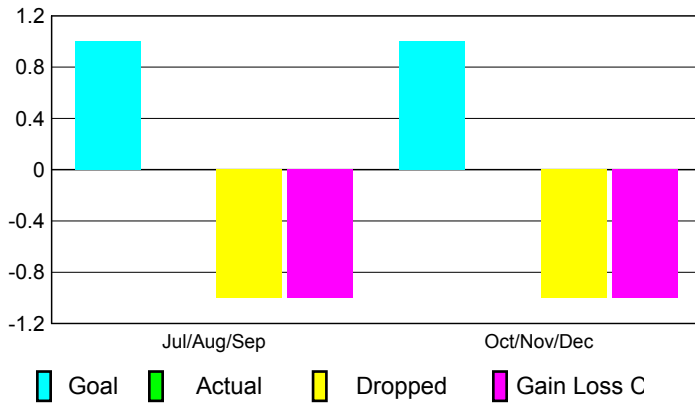

2010-2011 GMT Reports for District (or Undistricted) **District 4 C1**

GMT: **DANA M BIGGS**

Location: **CALIFORNIA**

GMT CA: **1**

CLUBS

**Club Results
2010-2011**

**Clubs
2009-2010**

Month	New Club Goal	Actual New Clubs	Actual Dropped Clubs	Gain/ Loss of Clubs	Gain/ Loss of Clubs
Jul/Aug/Sep	1	0	-1	-1	0
Oct/Nov/Dec	1	0	-1	-1	0
Totals	2	0	-2	-2	0

Club Results 2010-2011

Goal, New, Dropped, Gain/Loss

Comparison of Club Gain/Loss

Current Year Compared to the Previous Year

YTD Status Quo Clubs 2010-2011

Status Quo Clubs Compared to Status Quo Members

MEMBERSHIP